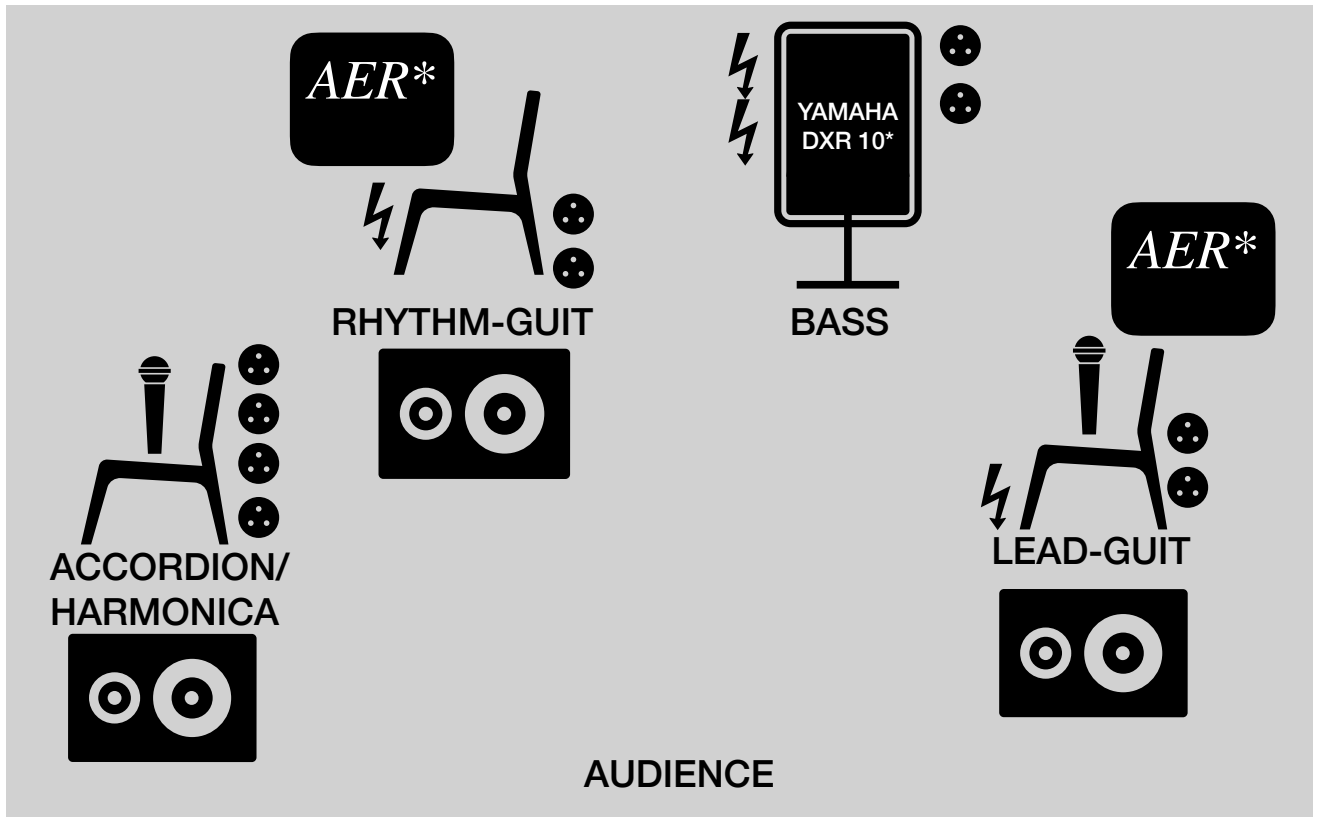

Diknu Schneeberger & Christian Bakanic Quartett

Rider 2022

Stage min 3mx4m

 XLR to FOH/MONITOR

 Solid chair, NO ARMRESTS!

 SCHUKO

 Floorwedge-Monitor

 Mic for announcement

* AER & DXR10 provided by the band

#	NAME	TYPE	PROVIDED BY THE BAND	PLEASE PROVIDE
1	Accordion Bass MIC	XLR 48V	Audiotechnica ATM 350	
2	Accordion Discant MIC	XLR 48V	Audiotechnica ATM 350	
3	Harmonica Bass MIC	XLR 48V	Audiotechnica ATM 350	
4	Harmonica Discant MIC	XLR 48V	Audiotechnica ATM 350	
5	Lead-Guit MIC	XLR 48V		Condenser Mic (KM 185 or sim)
6	Lead-Guit Pickup	XLR Out AER	AER Amp	
7	Rhythm-Guit MIC	XLR 48V		Condenser Mic (KM 185 or sim)
8	Rhythm-Guit Pickup	XLR Out AER	AER Amp	
9	Bass MIC	XLR Preamp	DPA 4099 thru Grace Design Felix 2	
10	Bass Pickup	XLR Preamp	Fishman Fullcircle thru GD Felix 2	
11	Talk Mic Accordion	XLR		Dynamic Mic (SM58 or sim)
12	Talk Mic Lead-Guitar	XLR		Dynamic Mic (SM58 or sim)