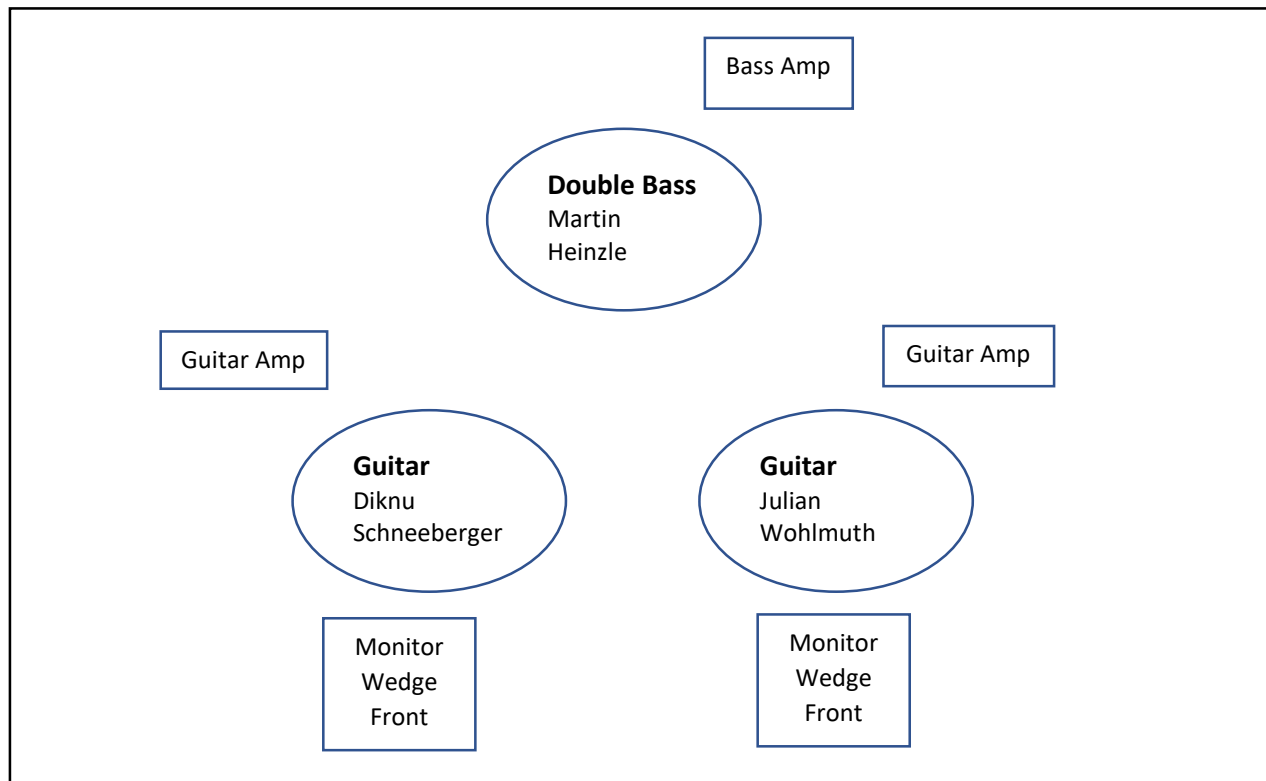

Diknu Schneeberger Trio – Technical Rider and Stage Plan

Backline: We bring the guitar amps and the bass amp with us. All amps have integrated DI boxes with XLR connectors.

Please provide:

- PA-System for the audience
- 2 stools without armrests
- 1 distribution board (3x230V)
- 2 monitor wedges
- 2 mic stands for the guitars (small ones if possible)
- 1 mic stand for the announcement mic
- 2 condenser mics for miking the guitars (if condenser mics are not available 2 Shure SM57)
- 1 Shure SM58 or similar for the announcements

Infos for the technician:

We play acoustic guitars with built-in pickups straight to our amps. Please mix the signals of the microphones in front of the guitars with the pickup signals from our amps. 70% microphone and 30% pickup sound. Bass signal comes straight from the DI box off the bass amp.