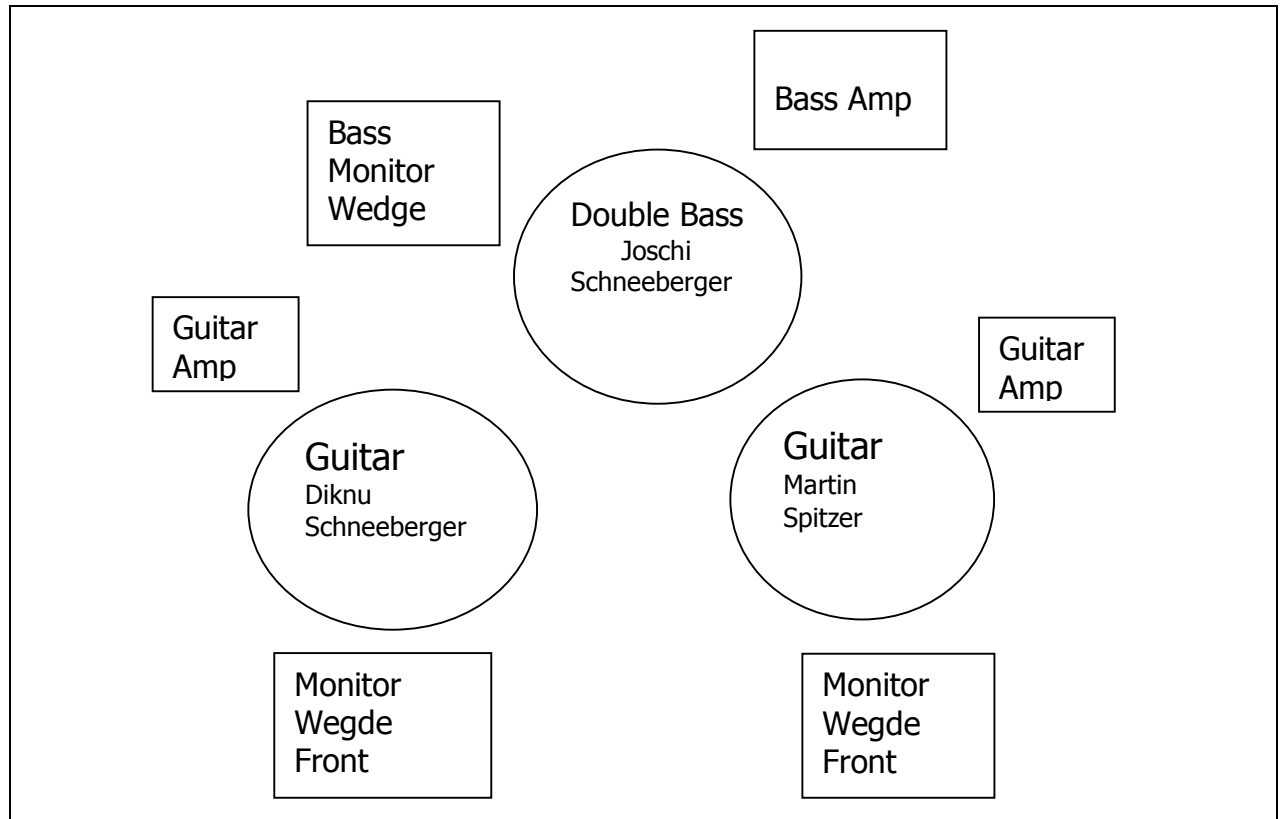

Diknu Schneeberger Trio – Technical Rider und Stage Plan

Backline: We bring the guitar amps and the bass amp with us. All amps have integrated DI boxes with XLR connectors.

Please provide:

- PA-System for the audience
- 2 stools without armrests
- 1 distribution board (3x230V)
- 3 or 2 monitor wedges
- 2 mic stands for the guitars
- 1 mic stand for bass
- 1 mic stand for the announcement mic
- 2 condenser mics for the guitars (if condenser mics are not available 2 Shure SM57)
- 1 mic for double bass
- 1 Shure SM58 for the announcements

Infos for the technician:

We play acoustic guitars with built-in pickups straight to our amps. Please mix the signals of the microphones in front of the guitars with the pickup signals from our amps. 70% microphone and 30% pickup sound.